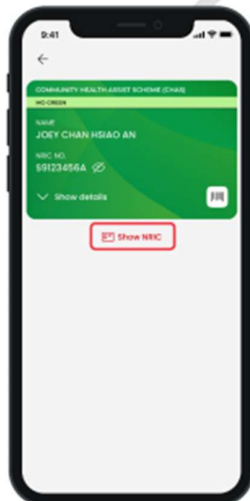

Sample User Guide for Accessing the Digital CHAS Card on Singpass

1 **Swipe left**
on the Digital IC

2 **Tap** on the
Digital CHAS Card

3 **Authenticate** using
fingerprint, face or
passcode

4 **Tap on "Show NRIC"**
to display the Digital
IC on the same screen

5 **Tap on the barcode icon**
to display the barcode
for scanning