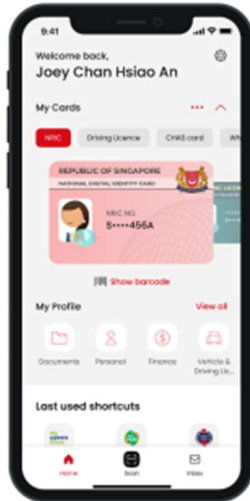

Sample User Guide for Accessing the Digital CHAS Card on Singpass

1 **Swipe left**
on the Digital IC

2 **Tap** on the
Digital CHAS Card

3 **Authenticate** using
fingerprint, face or
passcode

4 **Tap on "Show NRIC"**
to display the Digital
IC on the same screen

5 **Tap on the barcode icon**
to display the barcode
for scanning