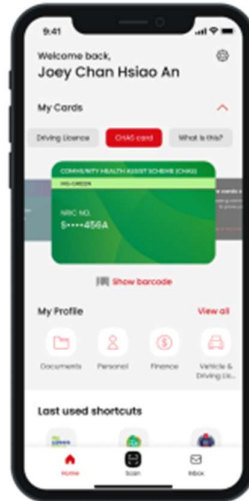

Sample User Guide for Accessing the Digital CHAS Card on Singpass

1 **Swipe left**
on the Digital IC

2 **Tap** on the
Digital CHAS Card

3 **Authenticate** using
fingerprint, face or
passcode

4 **Tap on "Show NRIC"**
to display the Digital
IC on the same screen

5 **Tap on the barcode icon**
to display the barcode
for scanning