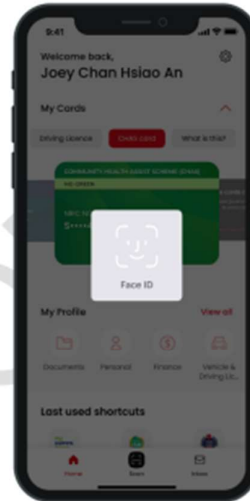

Sample User Guide for Accessing the Digital CHAS Card on Singpass

1 **Swipe left**
on the Digital IC

2 **Tap** on the
Digital CHAS Card

3 **Authenticate** using
fingerprint, face or
passcode

4 **Tap on "Show NRIC"**
to display the Digital
IC on the same screen

5 **Tap on the barcode icon**
to display the barcode
for scanning